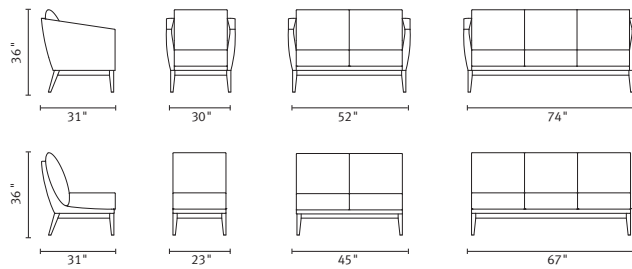

PRODUCT SPECIFICATIONS

Arm and armless lounge, love seat and sofa models. Armless units presented with an elegant upholstered frame.

Wood platform base with 7" height clearance available in Beech, rift-cut White Oak and Walnut. All standard and custom finishes available.

Complementary modular seating, benches and occasional tables offered.

DESIGNED BY CHRISTOPHER PANICHELLA

P 714.562.8200 | 800.585.5957 F 714.562.8202  
 5692 FRESCA DRIVE, LA PALMA, CA 90623  
 WWW.ARCADIACONTRACT.COM