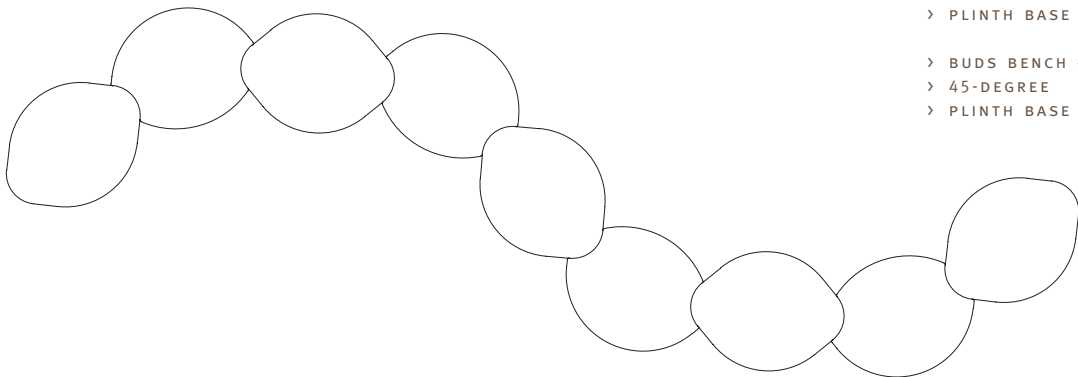

LEAF & LEAFLETTE BENCHES

Like nature with its infinite reach, Leaf and Leaflettes benches inspire any number of configurations. In full and mid-size shapes for adults, and two bench styles specifically designed for children, each component is available separately or can be combined with tables and lounge chairs to perfectly adapt to the needs of any space. Let the possibilities for work and play abound!

- > END TABLE #3755-G-CO
- > CORIAN TOP
- > METALLIC SILVER LEGS
  
- > BENCH #3705-G
- > FULL SIZE STRAIGHT
- > METALLIC SILVER LEGS
  
- > BENCH #3715-G
- > MID-SIZE IN-LINE
- > METALLIC SILVER LEGS

> BUDS BENCH #3780  
> STRAIGHT  
> PLINTH BASE

> BUDS BENCH #3783  
> 45-DEGREE  
> PLINTH BASE

PRODUCT SPECIFICATIONS

Bench models include full and mid-size adult seats as well as children's sizes. Configurable with each other and with all lounge and table counterparts. Buds children's benches feature plinth base and are available individually in four shapes for stand-alone requirements or joined together in modular combinations with other Bud units.

- > BENCH #3705-G
- > FULL SIZE STRAIGHT
- > WOOD LEGS
- > TABLE #3790-G
- > 90-DEGREE
- > WOOD LEGS
- > TABLE #3750-G
- > IN-LINE STRAIGHT
- > WOOD LEGS
- > LEAF LOUNGE #3700-G
- > WOOD LEGS

DESIGNED BY DAVID DAHL